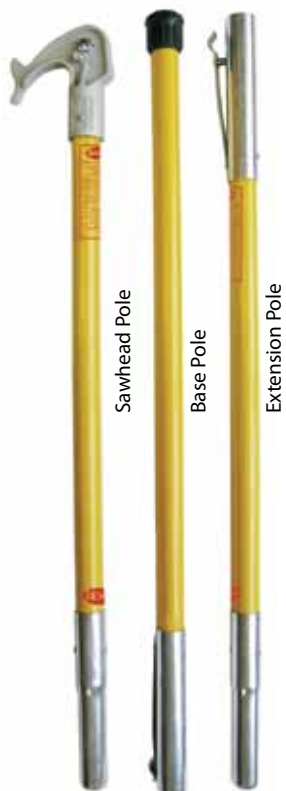

Professional Tree Trimming Packages

Pole, Pruner and Pole Saw Packages

Featuring FG and JE Series Poles

JA-14
1.25" Cut Pruner
Shown with Pole Adapter

JA-14DP
Double Pulley Pruner
Shown with Adapter

Sawhead Pole

Base Pole

Extension Pole

JA-14 Pruner & Pole Packages

JA-14 Pruner with Adapter & Pruner Rope
Three 6' FG Hollow Extension Poles FG-14K

JA-14 Pruner with Adapter & Pruner Rope
Three 6' JE Foam Core Extension Poles JE-14K

JA-14DP Pruner with Adapter & Pruner Rope
6' FG Extension Pole, 6' FG Base Pole FG-6PKG-3

JA-34 Pruner & Pole Packages

JA-34 Big Mouth Pruner, Adapter & Rope
Three 6' FG Hollow Extension Poles FG-34K

JA-34 Big Mouth Pruner, Adapter & Rope
Three 6' JE Foam Core Extension Poles JE-34K

JA-34
1.75" Cut Pruner
Shown with Pole Adapter

JA-34DP
1.75" Cut Big Mouth Pruner
With Double Pulley
Shown with Pole Adapter

PH-11 Pruner & Pole Packages

PH-11 Pruner, with Adapter & Pruner Rope
SB-1T Saw Blade
Canvas Scabbard
Three 6' FG Hollow Extension Poles FG-11K