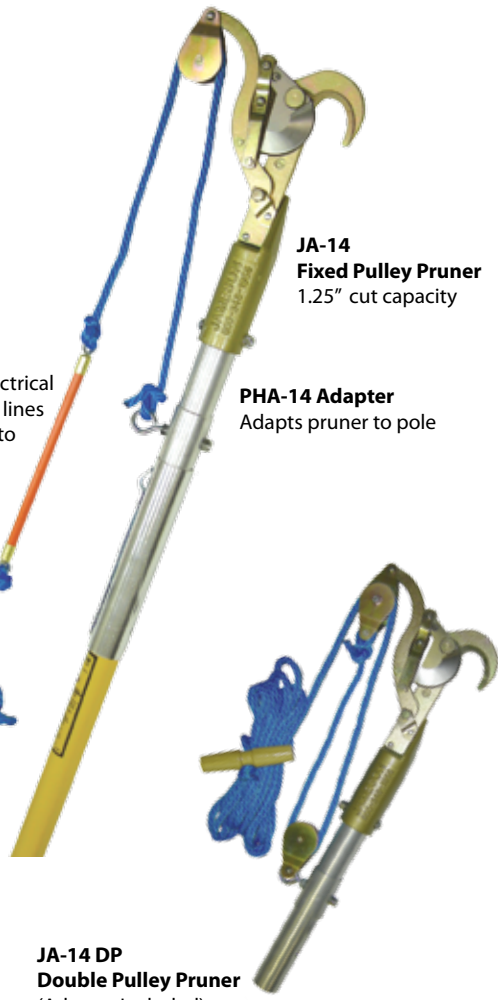

JA Heavy Duty Pruners

Jameson's heavy duty side-cut JA Pruners were designed for the professional arborist. The original JA-14 has a 1.25" cutting capacity. The new Big Mouth Pruner has a larger 1.75" hook opening. It also features a removable upper spring pin and blade bolt for easy blade replacement and sharpening.

JA-14 Fixed Pulley Pruner
1.25" cut capacity

PHA-14 Adapter
Adapts pruner to pole

Pruner Rope Insulator

Attach to pruner rope to break electrical current if rope contacts energized lines above insulator. Fiberglass tested to 100KV per foot for 5 minutes.

PHA-14 Adapter

JA-14 S Swivel Pulley Pruner

Swivel provides versatility in pull direction and more leverage with less pressure on pulley arm.

JA-14 DP Double Pulley Pruner

(Adapter Included)
Double pulley allows for additional leverage and significantly reduces pulling force required.

JA-34 Big Mouth 1.75" Cut Pruner
Largest cutting capacity pruner

JA-34 DP Double Pulley Big Mouth Pruner

(Adapter Included)
Double pulley allows for additional leverage and significantly reduces pulling force required.