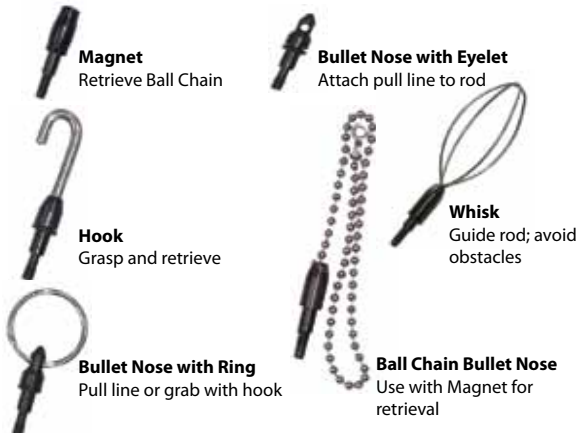

Glow Rod

Kits include a variety of rod sizes and accessories for more versatility on the job.

Combo Kits

Kit	Total Rod Length	Packaged Kit Length	Part Number
Two 1/4" X 5' Rods	35'	6'	7-8-IK
Two 1/4" X 2.5' Rods			
Four 3/16" X 5' Rods			
Two Bullet Nose with Eyelet			
Two Hooks			
One Whisk			

Installer's Kit

Kit	Total Rod Length	Packaged Kit Length	Part Number
Six 3/16" X 5' Rods	30'	6'	7S-6SK
One Bullet Nose with Eyelet			
One Hook			
One Whisk			
One Ball Chain Bullet Nose			

Deluxe Kit

Kit	Total Rod Length	Packaged Kit Length	Part Number
Two 1/4" X 6' Rods	34'	6'	7-8VK
Two 3/16" X 5' Rods			
One 5/32" X 6' Rod			
One 5/32" X 6' Rod with Permanently Mounted Bullet Eye On Each End			
One Hook			
One Whisk			

Versa Kit

FIBERGLASS GLOW FISH RODS

Glow Rod Accessories

Handle any wiring situation

Glow Rod Accessories

Bullet Nose with Eyelet	7-00A
Hook	7-01A
Bullet Nose with Ring	7-02A
Whisk	7-03A
Ball Chain Bullet Nose	7-04A
Magnet	7-05A
Accessory Kit	7-06AK

Accessory Kit

Hook
Magnet
Whisk
Ball Chain
Bullet Nose with Ring
Bullet Nose with Eyelet