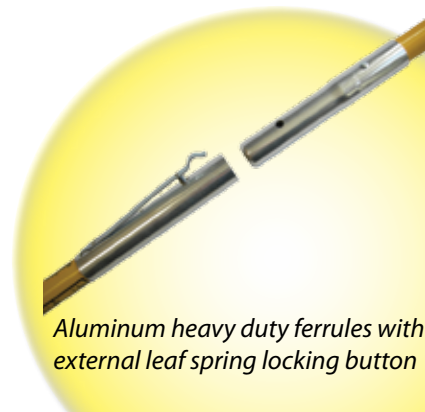

FG Series Hollow Core Poles

The professional's choice for tree trimming

Jameson's most popular pole costs less without sacrificing quality.

The hollow core FG series poles are lighter than the JE series poles, yet offer exceptional bending strength.

Hollow Core
1.25" Pole Diameter
.125" Wall Thickness

FG SERIES HOLLOW CORE POLES

FG Series poles are batch tested to 100KV per foot for five minutes.

Pole	Ferrule	3'	4'	6'	8'	10'	12'
Extension Pole	Female Ferrule & Male Ferrule	FG-3	FG-4	FG-6	FG-8	FG-10	FG-12
Base Pole	Rubber Base Cap & Female Ferrule	FG-3F	FG-4F	FG-6F	FG-8F	FG-10F	FG-12F
Head Pole	Male Ferrules & Eyebolt for Pruner Rope	FG-3M	FG-4M	FG-6M	FG-8M	FG-10M	FG-12M
Top Pole	Blank End & Male Ferrule	FG-3BM	FG-4BM	FG-6BM	FG-8BM	FG-10BM	FG-12BM
PS-3 Sawhead Pole	Male Ferrule & PS-3 Sawhead	FG-3S	FG-4S	FG-6S	FG-8S	FG-10S	FG-12S
PS-3F Sawhead Pole	Male Ferrule & PS-3F Sawhead	FG-3SHF	FG-4SHF	FG-6SHF	FG-8SHF	FG-10SHF	FG-12SHF
PS-3FP Sawhead Pole	Male Ferrule & PS-3FP Sawhead	FG-3SFP	FG-4SFP	FG-6SFP	FG-8SFP	FG-10SFP	FG-12SFP

Aluminum heavy duty ferrules with external leaf spring locking button